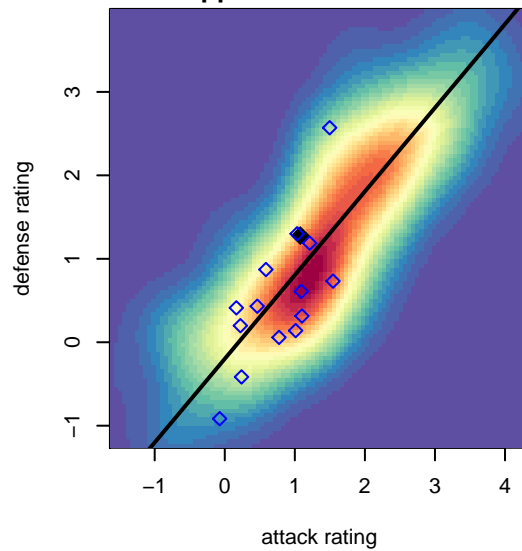

CYSA Timber Barons Black G04

Cowlitz Youth Soccer Assoc.
 Kelso, WA
 G04 total strength=1140
 attack=2.94 defense=3.59
 fall league = PTT G04 Div 2 Red North
 spr league = Spr OYS G04 Div 2 White
 notes= Tomasli 2017

alt names used:
 Timber Barons 04G Tomasli
 Timber Barons 04G Tomasli

Venues played:
 2017 PTT G04 Division 2 Red North
 2017 Spr OYS G04 Division 2 White

CYSA Timber Barons Black G04
 Dots are actual minus expected GF (blue circles) and GA (red triangles).
 Blue line is smoothed change in attack strength. Red is smoothed change in defense strength.

**attack and defense variance (black dot)
relative to other teams
and top 10 in region**

**attack and defense rating
relative to others at age
and all opponents in last 13 months**

Performance relative to 13 month average