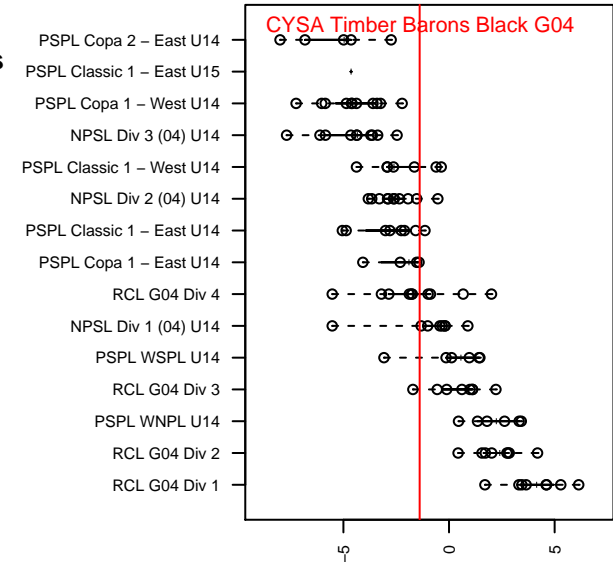

CYSA Timber Barons Black G04

Cowlitz Youth Soccer Assoc.
 Kelso, WA
 G04 total strength=1140
 attack=2.94 defense=3.59
 fall league = PTT G04 Div 2 Red North
 spr league = Spr OYS G04 Div 2 White
 notes= Tomasli 2017

alt names used:
 Timber Barons 04G Tomasli
 Timber Barons 04G Tomasli

Venues played:
 2017 PTT G04 Division 2 Red North
 2017 Spr OYS G04 Division 2 White

CYSA Timber Barons Black G04
 Dots are actual minus expected GF (blue circles) and GA (red triangles).
 Blue line is smoothed change in attack strength. Red is smoothed change in defense strength.

**attack and defense variance (black dot)
relative to other teams
and top 10 in region**

**attack and defense rating
relative to others at age
and all opponents in last 13 months**

Performance relative to 13 month average