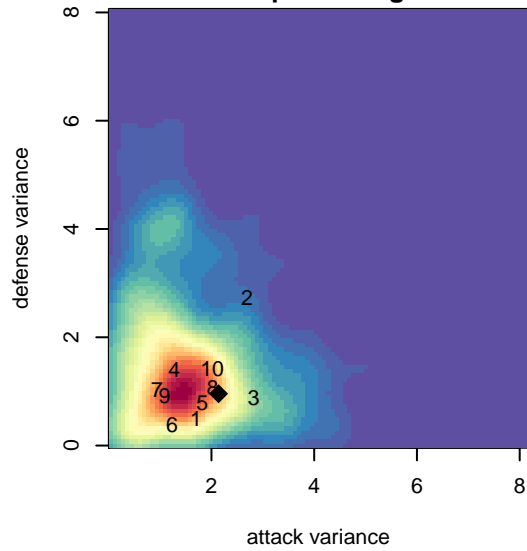

CYSA Timber Barons Black G04

Cowlitz Youth Soccer Assoc.
 Kelso, WA
 G04 total strength=1140
 attack=2.94 defense=3.59
 fall league = PTT G04 Div 2 Red North
 spr league = Spr OYS G04 Div 2 White
 notes= Tomasli 2017

alt names used:
 Timber Barons 04G Tomasli
 Timber Barons 04G Tomasli

Venues played:
 2017 PTT G04 Division 2 Red North
 2017 Spr OYS G04 Division 2 White

CYSA Timber Barons Black G04
 Dots are actual minus expected GF (blue circles) and GA (red triangles).
 Blue line is smoothed change in attack strength. Red is smoothed change in defense strength.

**attack and defense variance (black dot)
relative to other teams
and top 10 in region**

**attack and defense rating
relative to others at age
and all opponents in last 13 months**

Performance relative to 13 month average